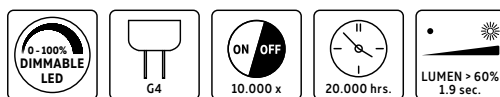

BURNER LAMP
12V, 1,2W, G4, FROSTED

Ø: 12 mm / H:40 mm

Article number	Energy class	Color temperature	Lumen output	Wattage	Light source	Dimmable	CRI	EAN 13 code	Quantity inner / outer
473824	A++	3000	100	1,2	SMD	Yes	>80	8712879134749	10 / 100