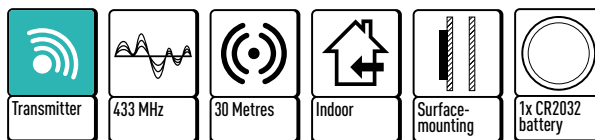

WIRELESS SINGLE WALL SWITCH

AWST-8800, TRANSMITTER

- Lights/devices can be switched off automatically after 5 seconds to 3 hours
- Long battery Life (battery included)
- Indoor transmission range up to 30 metres

H: 80 mm
B: 80 mm

Article number	EAN 13 code	Quantity inner / outer
970630	8712879138327	1 / 40