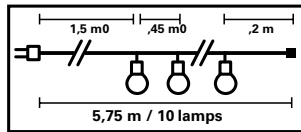

PARTY LIGHTS SERIES

PARTY SPHERICAL LAMPS TRAY

240V, 15W, P45, E27

Ø: 45 mm
H: 73 mm

Article number	Energy class	Glass	Color	Lumen output	Wattage	CRI	EAN 13 code	Quantity inner / outer
436122	-	Clear	Blue / Yellow / Green / Orange / Red	-	15	-	8712879103417	5 / 20

PARTY STRING SPHERICAL LAMPS

240V, 15W, P45, E27

Ø: 45 mm
H: 73 mm

Article number	Energy class	Glass	Color	Lumen output	Wattage	CRI	EAN 13 code	Quantity inner / outer
436306	-	Clear	Blue / Yellow / Green / Orange / Red	-	15	-	8712879103615	5 / 20

GARDEN SPOT ON PIN

INCL. CABLE (1,5 METRES) 240V, 15W, PAR 38, E27

Dimensions: 490 x 125 x 125

Article number	Energy class	Color temperature	Useful Lumen output	Wattage	Light source	Dimmable	CRI	EAN 13 code	Quantity inner / outer
939018	A*	3000	1030	15	SMD	No	>80	8712879137368	1 / 10