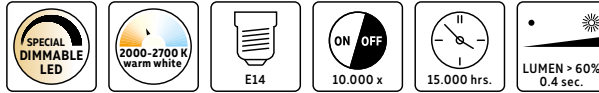

SPHERICAL LAMP

240V, 5,5W, P45, E14

Ø:	45 mm	Article number	Energy class	Color temperature	Lumen output	Wattage	Light source	Dimmable	CRI	EAN 13 code	Quantity inner / outer
H:	81 mm	422200	A+	2000-2700	380	5,5	SMD	Yes	>80	8712879136002	5 / 50

SPHERICAL LAMP

240V, 5,5W, P45, E27

Ø:	45 mm	Article number	Energy class	Color temperature	Lumen output	Wattage	Light source	Dimmable	CRI	EAN 13 code	Quantity inner / outer
H:	81 mm	422206	A+	2000-2700	380	5,5	SMD	Yes	>80	8712879136019	5 / 50

CANDLE LAMP

240V, 5,5W, B38, E14

Ø:	38 mm	Article number	Energy class	Color temperature	Lumen output	Wattage	Light source	Dimmable	CRI	EAN 13 code	Quantity inner / outer
H:	104 mm	422212	A+	2000-2700	380	5,5	SMD	Yes	>80	8712879136026	5 / 50