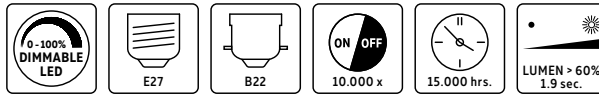

STANDARD LAMP

240V, 4W, A60DR, E27 / B22

Ø: 60 mm
H: 109 mm

Ø: 60 mm
H: 103 mm

Article number	Energy class	Cap base	Color temperature	Lumen output	Wattage	Light source	Dimmable	CRI	EAN 13 code	Quantity inner / outer
425732	A	E27	2100, Gold finish	200	4	Flexible Filament	Yes	>80	8712879137306	5 / 50
425730	A	B22	2100, Gold finish	200	4	Flexible Filament	Yes	>80	8712879139010	5 / 50