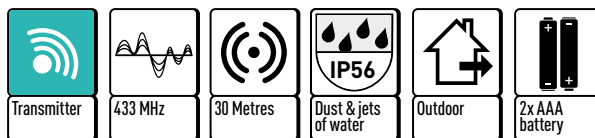

WIRELESS DUSK-DAWN SENSOR

ABST-604, TRANSMITTER

- Can be placed indoor as well as outdoor
- Lights and devices can be switched off automatically after 2 to 8 hours when it gets light again
- Transmission range up to 30 metres

H: 85 mm
B: 56 mm

Article number	EAN 13 code	Quantity inner / outer
970670	8712879138389	1 / 40