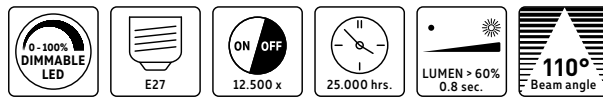

Article number	Energy class	Color temperature	Lumen output	Wattage	Light source	Dimmable	CRI	EAN 13 code	Quantity inner / outer
473724	A+	2900	370	5	SMD	Yes	>80	8712879137238	5 / 50