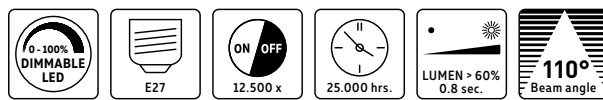

Article number	Energy class	Color temperature	Lumen output	Wattage	Light source	Dimmable	CRI	EAN 13 code	Quantity inner / outer
473728	A+	2900	370	5	SMD	Yes	>80	8712879137245	5 / 50